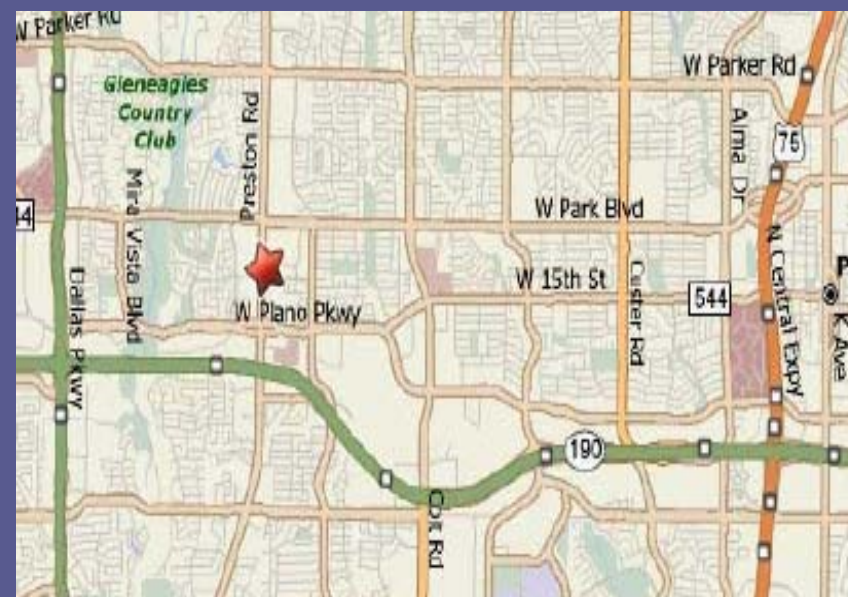

Rushmore Investment Advisors

Directions from Downtown Dallas: Take northbound Dallas North Tollway (Dallas Parkway) to eastbound President George Bush Turnpike (State Highway 190). Exit Preston Road and turn left. After the fifth traffic light, turn right onto Preston Park Boulevard. Turn left at first turn-in to Preston Park Financial Center.

Directions for Dallas-Fort Worth International Airport: Take eastbound Interstate 635 (LBJ Freeway) to the Dallas North Tollway (Dallas Parkway). Proceed northbound continuing to eastbound President George Bush Turnpike (State Highway 190). Exit Preston Road and turn left. After the fifth traffic light, turn right onto Preston Park Boulevard. Turn left at first turn-in to Preston Park Financial Center.